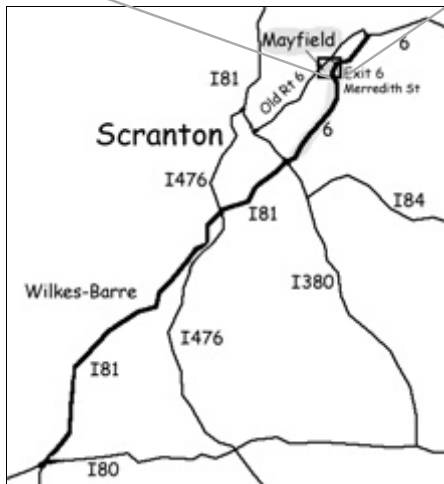

**Directions to the Lackawanna Heritage Valley Center**

1300 Old Plank Road, Mayfield, PA 18433 [www.lvha.org](http://www.lvha.org)

Using I-81 approaching Scranton from the south:

Follow I-81 North to the interchange (Exit 187) with I-380S, I-84E, Mt Pocono, Milford, **US-6, Carbondale**. (The two leftmost lanes continue North on I-81.) Take the middle (or 3rd lane from the left). This lane will split off from I-81 along with the other lanes that go to I-380/I-84 and Drinker Street. Follow signs for Carbondale/U.S. Route 6 East.

Take US Route 6 East about 11 miles and take the Merredith Street exit.

Turn left at the end of the ramp, go down the hill to traffic light at old Route 6.

Turn left and travel approximately 1/4 mile to the Y-intersection just past the Mobile station (on the left) and Super Dad's (on the right).

The access driveway to the Lackawanna Heritage Valley Center is on the left at this intersection.

**From western PA**, the objective is to get onto I-81 North.

- For I80 travelers, take Exit 38B to I-81 North

- For PA Turnpike (I-76) travelers, take Turnpike Exit 16 (mile 226) at Carlisle, then north on US 11 for 1.3 miles to I-81 North.

**Accommodations**

Visit <http://AMRClearinghouse.org> for the most up-to-date information on Conference Accommodations.