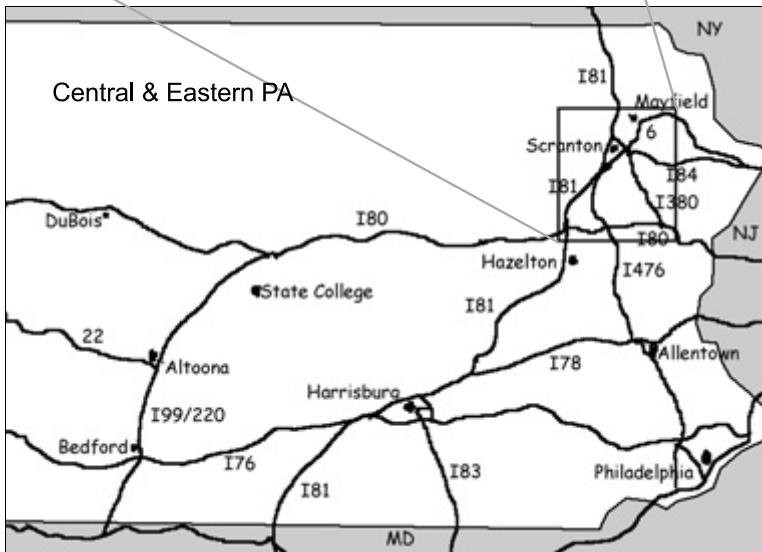

**Directions to the Lackawanna Heritage Valley Center**

1300 Old Plank Road, Mayfield, PA 18433 [www.lvha.org](http://www.lvha.org)

Using I-81 approaching Scranton from the south:

Follow I-81 North to the interchange (Exit 187) with I-380S, I-84E, Mt Pocono, Milford, **US-6, Carbondale**. (The two leftmost lanes continue North on I-81.) Take the middle (or 3rd lane from the left). This lane will split off from I-81 along with the other lanes that go to I-380/I-84 and Drinker Street. Follow signs for Carbondale/U.S. Route 6 East.

Take US Route 6 East about 11 miles and take the Merredith Street exit.

Turn left at the end of the ramp, go down the hill to traffic light at old Route 6.

Turn left and travel approximately 1/4 mile to the Y-intersection just past the Mobile station (on the left) and Super Dad's (on the right).

The access driveway to the Lackawanna Heritage Valley Center is on the left at this intersection.

**From western PA**, the objective is to get onto I-81 North.

- For I80 travelers, take Exit 38B to I-81 North

- For PA Turnpike (I-76) travelers, take Turnpike Exit 16 (mile 226) at Carlisle, then north on US 11 for 1.3 miles to I-81 North.

**Accommodations**

Visit <http://AMRClearinghouse.org> for the most up-to-date information on Conference Accommodations.